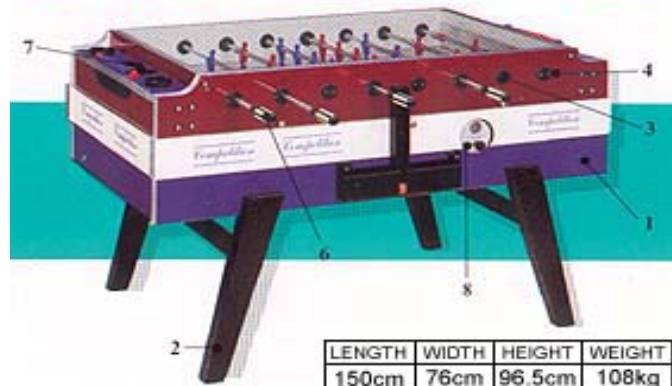

# G - 1000

Cushioned edges and rounded corners safeguard even the tiniest of players.

Made from high quality laminated plywood for easy cleaning.

Anti-rust steel bars for superior durability.

High impact plastic figures moulded to the bars.

LENGTH	WIDTH	HEIGHT	WEIGHT
148cm	76cm	85cm	80kg

ALL PRODUCTS HERE FOUND ON PAGE 4 OF THE PRICE LIST.

## COMPETITION COIN-OP DELUXE SOCCER TABLE

LENGTH	WIDTH	HEIGHT	WEIGHT
150cm	76cm	96.5cm	108kg

- 1) High Quality Laminated Plywood Cabinet
- 2) Hardwood, Paint Coated Washable Legs
- 3) Chrome Plated, Cold Drawn Steel Rods
- 4) High Speed Ball Bearing And Nylon Bushes
- 5) 5mm Non Reflective, Tempered Glass Field Cover
- 6) Combination Wood And Plastic Super Grip Handles
- 7) Can, Bottle And Glass Holders At Each End
- 8) Coin Entry With Selection Of Coins Or Tokens