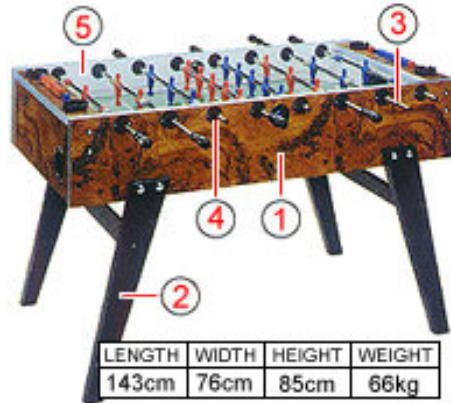

Nylon brushes with ball bearings to ensure high speed action and reduced player fatigue.

LENGTH	WIDTH	HEIGHT	WEIGHT
143cm	76cm	88cm	76kg

## GARLANDO G-5000

LENGTH	WIDTH	HEIGHT	WEIGHT
150cm	76cm	92cm	85Kg

LENGTH	WIDTH	HEIGHT	WEIGHT
56"	30"	34 1/2"	178 lb
143cm	76cm	88cm	81 kg

**G-2000 GARLANDO SOCCER TABLE**

# FAMILIARE

LENGTH	WIDTH	HEIGHT	WEIGHT
143cm	76cm	85cm	66kg

- 1) 30mm thick plywood cabinet covered in plastic laminate.
- 2) Hardwood slanting feet for better stability, coated in washable paint.
- 3) Chrome plated cold drawn steel rods.
- 4) Nylon bushes with steel ball bearing for high speed action, smoother play and reduced wear and maintenance.
- 5) Smooth, high speed and easy to clean playing field.

LENGTH	WIDTH	HEIGHT	WEIGHT
56"	30"	34 1/2"	166lb
143cm	76cm	88cm	75kg

**GKIKIT GARLANDO KIKIT SOCCER TABLE**