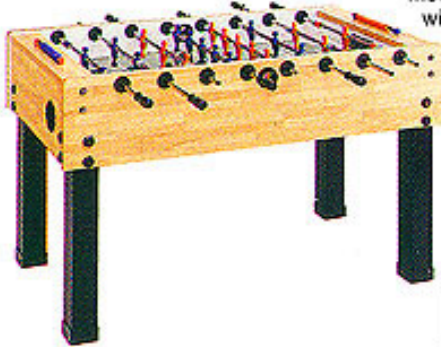

# G - 500

The cabinet is manufactured in 25 mm medium density fibreboard and covered with butchers block colours melamine.

9cm x 9cm metal legs coated with washable powder varnish.

Chrome plated high resistance cold drawn steel bars.

Nylon brushes with ball bearings to ensure high speed action and reduced player fatigue.

LENGTH	WIDTH	HEIGHT	WEIGHT
143cm	76cm	88cm	76kg

## GARLANDO G-5000

LENGTH	WIDTH	HEIGHT	WEIGHT
150cm	76cm	92cm	85Kg

LENGTH	WIDTH	HEIGHT	WEIGHT
56"	30"	34 1/2"	178 lb
143cm	76cm	88cm	81 kg

**G-2000 GARLANDO SOCCER TABLE**

# G - 1000

Cushioned edges and rounded corners safeguard even the tiniest of players.

Made from high quality laminated plywood for easy cleaning.

Anti-rust steel bars for superior durability.

High impact plastic figures moulded to the bars.